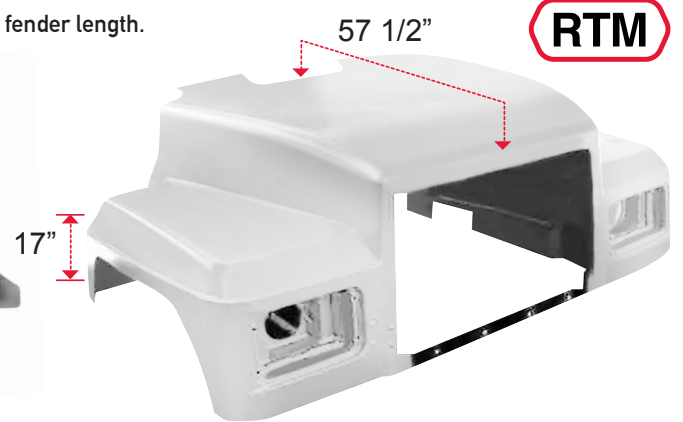

M0770B

Mack RD.
Long hood with fender with 17".
1991 and up.
Set Forward Axle.
OEM Number: 1QM5832, 1QM5780, 1QM5835, 25119055, 26136569, 25136352.

BUYING THE RIGHT PART: TO THE BEST OF OUR KNOWLEDGE, ALL CROSS REFERENCE, APPLICATION INFORMATION AND PHOTOS ARE ACCURATE.

TITANHOODS

TRACTOCAMIONES Y REPRESENTACIONES S.A. DE C.V.

PROMOTORA EXPORMEX S.A. DE C.V.

COFRES Y PARTES DE COLISION • HOODS AND COLLISION PARTS