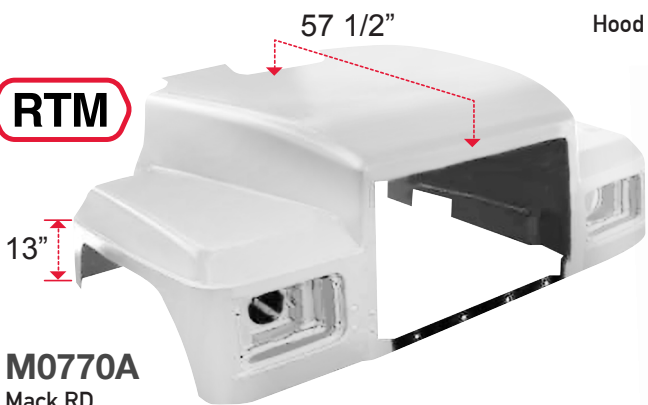

# M-4

**01 HOODS**

MACK IS A REGISTERED TRADE MARK OF MACK TRUCKS. PHOTO IS FOR MODEL IDENTIFICATION PURPOSES ONLY.

**01 HOODS**

**RTM**

Hood can be ordered as long (L) 17" or short (S) 13" fender length.

**RTM**