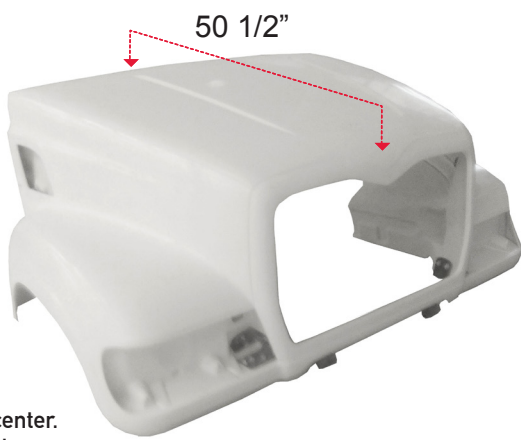

# M-3

**01 HOODS**

MACK IS A REGISTERED TRADE MARK OF MACK TRUCKS. PHOTO IS FOR MODEL IDENTIFICATION PURPOSES ONLY.

**01 HOODS**

**M1060A**  
Mack Granite CV 713.  
2001 to 2007.

OE design.  
Grille area pointed in center.  
Set Forward Axle Hood.  
Does not fit PTO.  
Will not fit "GU, CPT" or "CT", with large fender flares and external bolts.  
Our hood may not work with OEM 1QM5919M17 & 25134284. If you have these numbers, please check for extended frame rails. It is important in this hood to check for an alternate location for the air intake.  
OEM Number: 1QM5872M, 1QM5872M2, 1QM5915M2, 1QM5915M4, 1QM5915M6, 1QM5915M8, 1QM5915M10, 1QM5915M12, 25133854, 25133964, 25133965, 25133967, 25133969, 25134095, 2513690.