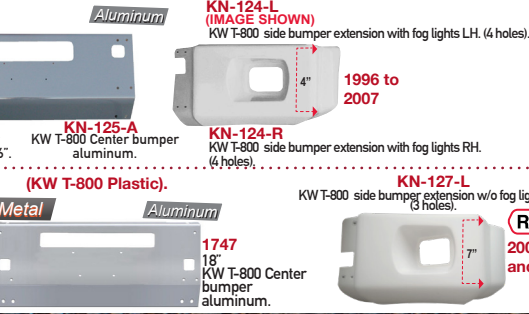

KN-125-P KW T-800 Center bumper steel 3/16".
KN-125-A KW T-800 Center bumper aluminum.
KN-124-R KW T-800 side bumper extension with fog lights RH. (4 holes).
KN-124-L KW T-800 side bumper extension with fog lights LH. (4 holes).
16072 18" 3/16" KW T-800 Center bumper steel.
1747 18" KW T-800 Center bumper aluminum.