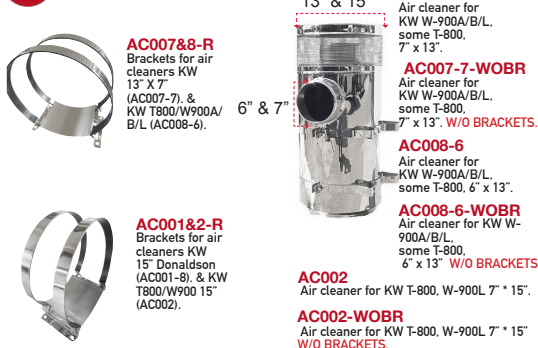

04 OTHER PARTS

AC007-7 Air cleaner for KW W-900A/B/L, some T-800, 7" x 13".
AC007-7-WOBR Air cleaner for KW W-900A/B/L, some T-800, 7" x 13". W/O BRACKETS.
AC008-6 Air cleaner for KW W-900A/B/L, some T-800, 6" x 13".
AC008-6-WOBR Air cleaner for KW W-900A/B/L, some T-800, 6" x 13". W/O BRACKETS.
AC002 Air cleaner for KW T-800, W-900L 7" x 15".
AC002-WOBR Air cleaner for KW T-800, W-900L 7" x 15". W/O BRACKETS.