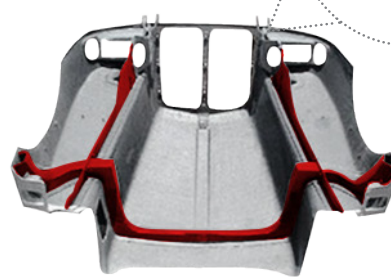

KENWORTH

T-600 AERO

K-4

- 01 HOODS
- 02 GRILLES
- 03 LIGHTS, BEZELS & SIDE MARKERS
- 04 BUMPERS
- 05 ROOF FAIRINGS
- 06 OTHER PARTS
- 07 SIDE FAIRINGS & STEPS

THIS IS A TITAN HOODS AFTERMARKET REPLACEMENT PART AND IT IS IN NO WAY AFFILIATED OR SOURCED FROM OR FOR THE OEM MANUFACTURER.

01 HOODS

K0160D

KW T-600 Aero.
1995 to 1997.
Curved windshield.

OEM Number: K1461219, K1461218.

Split grille.

Short fender with light rear of fender.

K0160D-3

KW T-600 Aero.
1997 and up.
Replace 3pc hood.
Curved windshield.
OEM Number:K146-1231.

BUYING THE RIGHT PART: TO THE BEST OF OUR KNOWLEDGE, ALL CROSS REFERENCE, APPLICATION INFORMATION AND PHOTOS ARE ACCURATE.

02 GRILLES

03 LIGHTS, BEZELS & SIDE MARKERS

04 BUMPERS

06 OTHER PARTS

05 ROOF FAIRINGS

07 SIDE FAIRINGS & STEPS