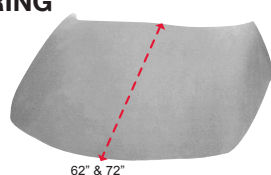

K0103IH
Bracket vertical fairing.

K0103B-62
Ray ban 62" roof fairing.

K0103B-72
Ray ban 72" roof fairing.