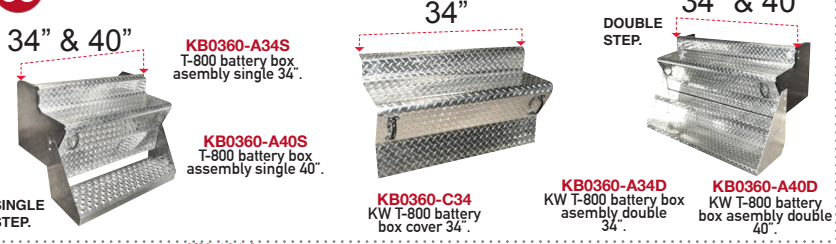

06 BATTERY BOXES

KB0360-A34S T-800 battery box assembly single 34".
KB0360-A40S T-800 battery box assembly single 40".
KB0360-C34 KW T-800 battery box cover 34".
KB0360-A34D KW T-800 battery box assembly double 34".
KB0360-A40D KW T-800 battery box assembly double 40".