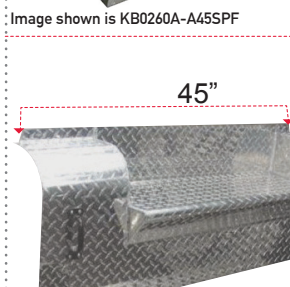

KB0260A-A45SPF
W-900A battery box assembly single 45" passenger side front step.

KB0260A-C45
KW W-900A battery box covers center step 45".

KB0260A-C45DF
KW W-900A battery box covers driver side front step 45".

KB0260A-C45PF
KW W-900A battery box covers passenger side front step 45".