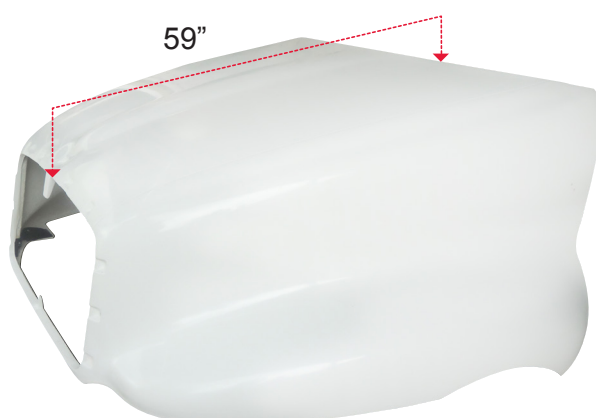

KENWORTH

T-2000

K-7

2005 and up.

1996 to 2004.

- **01** HOODS
- **02** GRILLES
- **03** BUMPERS
- **04** SIDE FAIRINGS

THIS IS A TITAN HOODS AFTERMARKET REPLACEMENT PART AND IT IS IN NO WAY AFFILIATED OR SOURCED FROM OR FOR THE OEM MANUFACTURER.

01 HOODS

K0460A
Sold individually.
1996 to 2008.
OEM Number: L93-1000, L29-1074.

BUYING THE RIGHT PART: TO THE BEST OF OUR KNOWLEDGE, ALL CROSS REFERENCE, APPLICATION INFORMATION AND PHOTOS ARE ACCURATE.

02 GRILLES

Aluminum

KG0460A
KW T-2000 grille aluminum.
(Set 2 piece LH & RH).

03 BUMPERS

04 SIDE FAIRINGS