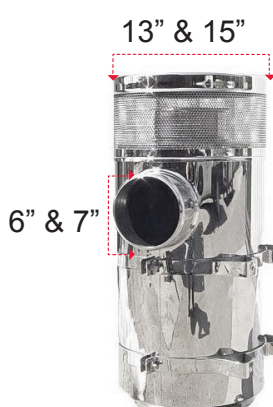

03 AIR CLEANERS

AC007-7
Air cleaner for KW W-900A/B/L some T-800. 7" x 13".

AC008-6
Air cleaner for KW W-900A/B/L some T-800. 6" x 13".

AC008-6-WOBR
Air cleaner for KW W-900A/B/L some T-800. 6" x 13". W/O BRACKETS.

AC002
Filtro de aire KW W-900A/B/L, T-800. 7" x 15".