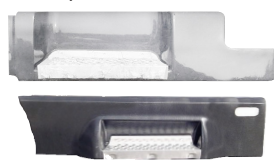

K0165S-L
(IMAGE SHOWN)
KW T-600A/B/II tank skirt upper with integrated step LH.

K0165S-R
KW T-600A/B/II tank skirt upper with integrated step RH.

K0166S-L
(IMAGE SHOWN)
KW T-600A/B/II ank skirt lower with integrated step LH.

K0166S-R
KW T-600A/B/II ank skirt lower with integrated step RH.