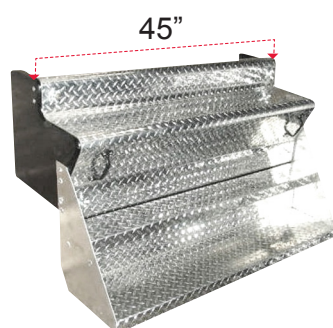

06 BATTERY BOXES

KB0260B-A45D
W-900 B battery box
assembly double 45".