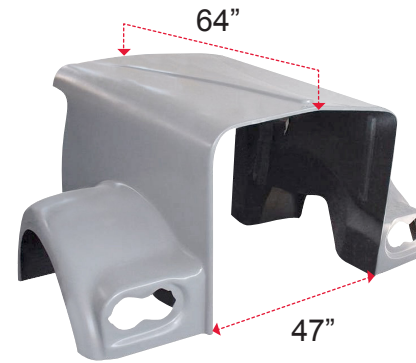

K0260A - R

KW W-900A.
Round headlamps pods.
Comes with one breather cut out (RH).
1974 to 1985.
OEM Number: K146-6234.

BUYING THE RIGHT PART: TO THE BEST OF OUR KNOWLEDGE, ALL CROSS REFERENCE, APPLICATION INFORMATION AND PHOTOS ARE ACCURATE.

02 LIGHTS, BEZELS & SIDE MARKERS