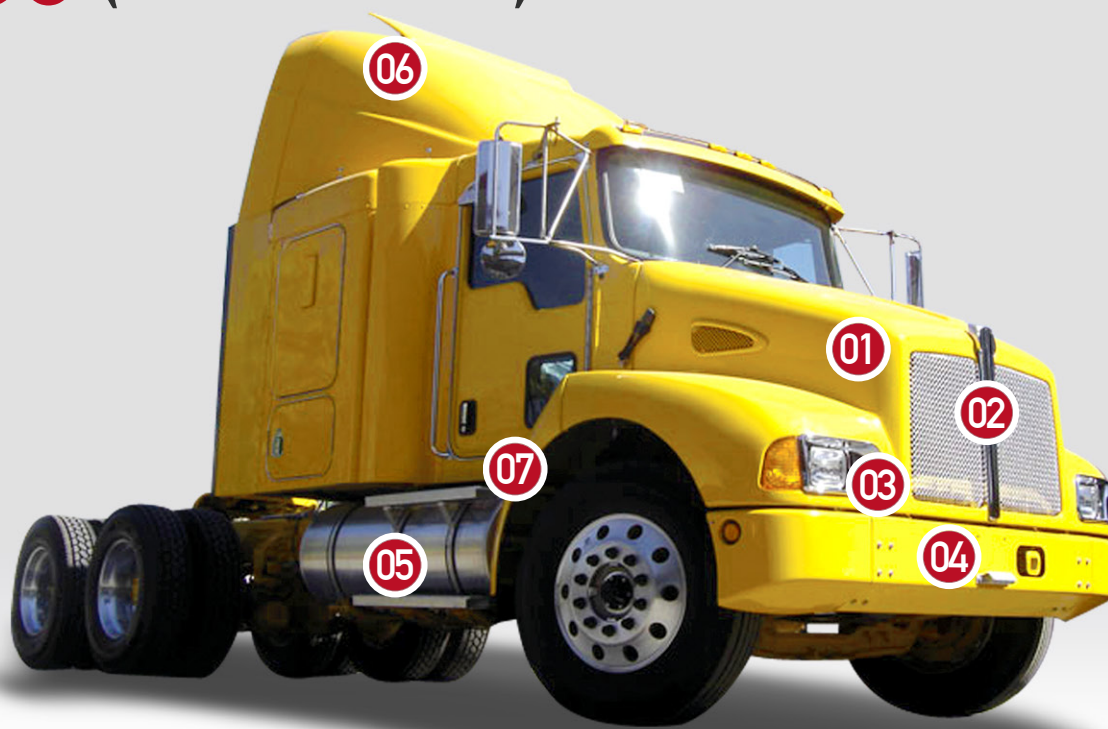

T-680

CAB PARTS

- 01 HOODS
- 02 GRILLES
- 03 BEZELS & SIDE MARKERS
- 04 BUMPERS
- 05 BATTERY BOXES
- 06 ROOF FAIRINGS
- 07 FENDER EXTENSIONS

THIS IS A TITAN HOODS AFTERMARKET REPLACEMENT PART AND IT IS IN NO WAY AFFILIATED OR SOURCED FROM OR FOR THE OEM MANUFACTURER.