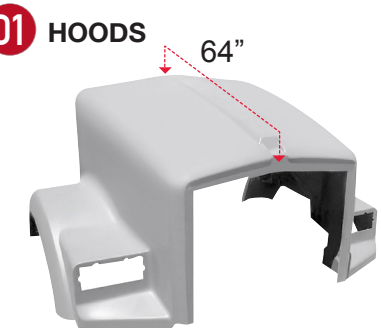

THIS IS A TITAN HOODS AFTERMARKET REPLACEMENT PART AND IT IS IN NO WAY AFFILIATED OR SOURCED FROM OR FOR THE OEM MANUFACTURER.

01 HOODS

K0360A
KW T-800 Flat Windshield.
1987 to Mid 2005.
Set Back Axle.
B1 Cab.
Will not fit with external breather.
Will not fit wide hood with single headlamp (T-800W).
Will not fit high hood (T-800H).
OEM Number:
K146-1031 & K146-1052.