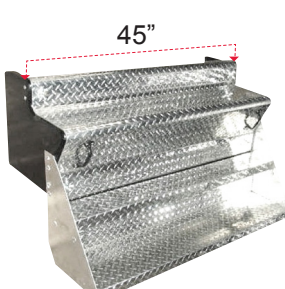

06 BATTERY BOXES

KB0260B-A45D
W-900 B battery box
assembly double 45".