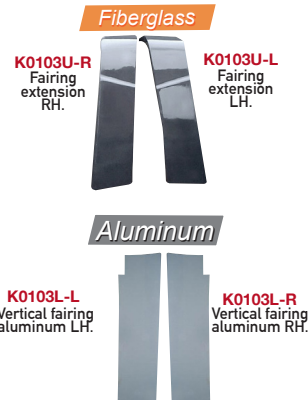

BUYING THE RIGHT PART. TO THE BEST OF OUR KNOWLEDGE, ALL CROSS REFERENCE, APPLICATION INFORMATION AND PHOTOS ARE ACCURATE

02 GRILLES

KG0360A
KW T-800, W-900S complete grille.
(Grille in aluminum & Trim in stainless steel).

NOTE: Grille bars and mouldings are also sold separately. Ask.

03 ROOF FAIRINGS

K0103IH Bracket vertical fairing.
K0103A-R Roof fairing RH.
K0103A-L Roof fairing LH.
KL-ALE Roof fairing deflector.
KH0103A Fairing hardware kit.