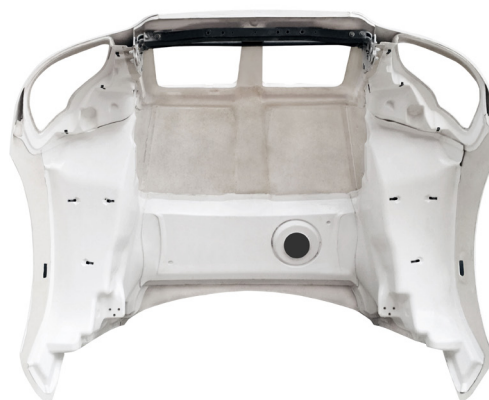

01 HOODS

MODIFIED DESIGN

K0760A-M

KW T-680.

2013 and up.

For cab with curved windshield.

Modified design.

Accept OE headlight.

OEM Number:

BUYING THE RIGHT PART: TO THE BEST OF OUR KNOWLEDGE, ALL CROSS REFERENCE, APPLICATION INFORMATION AND PHOTOS ARE ACCURATE.