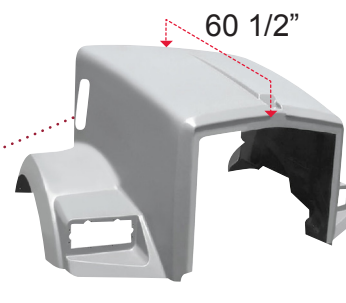

K0360B-CP
KW T-800 Curved Windshield Plastic/Metton.
2008 and up.
One piece. Fiberglass replacement for the Plastic Metton hood.
Full fender.
Long hood.
For 120" BBC only DOES NOT fit 112" BBC.
For shorter T-800 see K0360C.
OEM Number: L29-1102-1220000, L29-1177-1210000,
L29-1177-1210000SPL, L29-1177-1210010SPL, L29-1102-1210000.