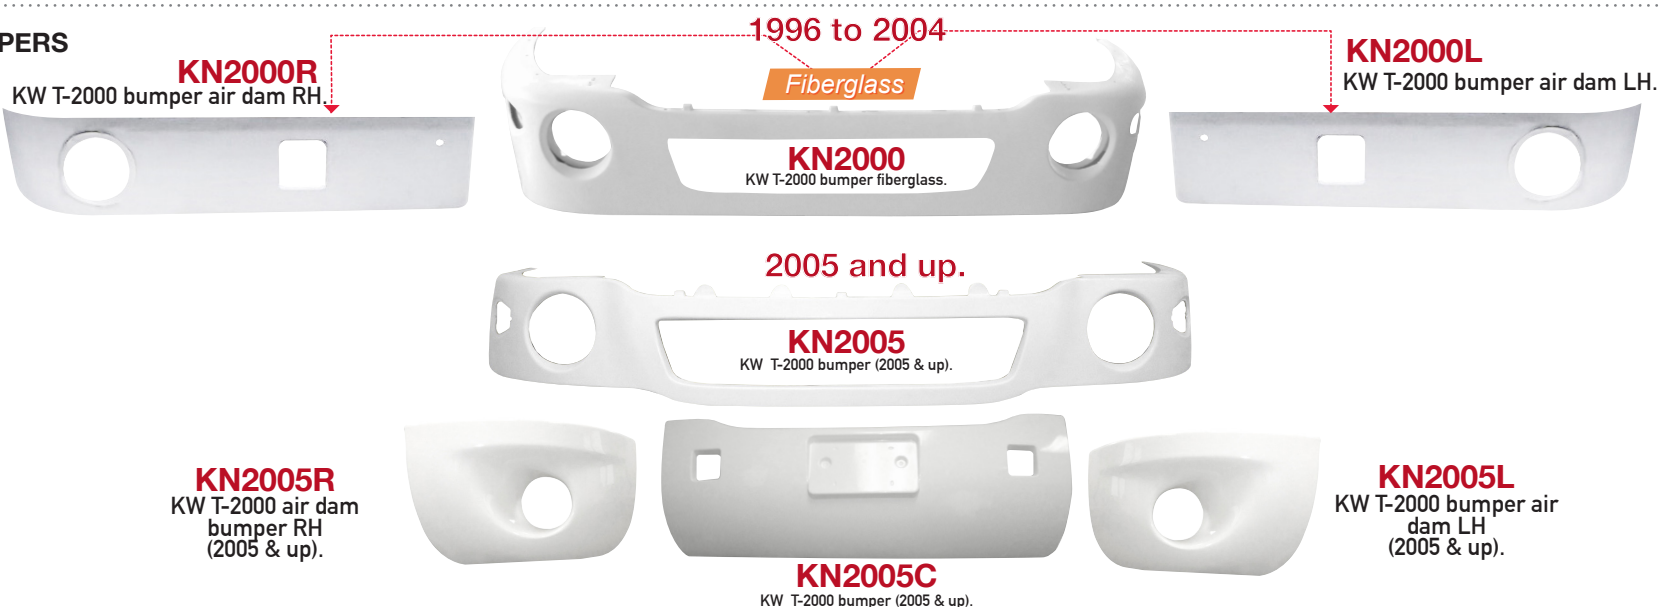

KENWORTH

T-2000

K-7

2005 and up.

1996 to 2004.

- **01** HOODS
- **02** GRILLES
- **03** BUMPERS
- **04** SIDE FAIRINGS

THIS IS A TITAN HOODS AFTERMARKET REPLACEMENT PART AND IT IS IN NO WAY AFFILIATED OR SOURCED FROM OR FOR THE OEM MANUFACTURER.

01 HOODS

K0460A
Sold individually.
1996 to 2008.
OEM Number: L93-1000, L29-1074.

BUYING THE RIGHT PART: TO THE BEST OF OUR KNOWLEDGE, ALL CROSS REFERENCE, APPLICATION INFORMATION AND PHOTOS ARE ACCURATE.

02 GRILLES

Aluminum

KG0460A
KW T-2000 grille aluminum.
(Set 2 piece LH & RH).

03 BUMPERS

04 SIDE FAIRINGS