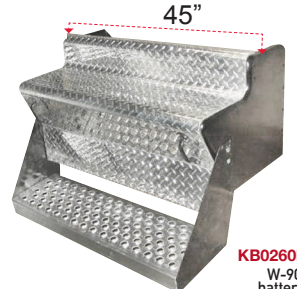

KB0260B-A45S
W-900 B
battery box
assembly
single 45".