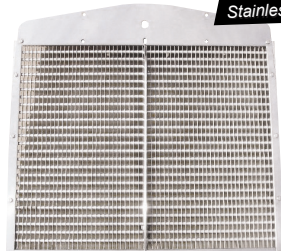

01 GRILLES

KG0160BCD
KW T-600B, II, Aero grille black aluminum.

Aluminum

KG0160BCD-CH
KW T-600B/II/Aero aluminum.

Stainless Steel

KG0160A
KW T-600A grille Stainless.

Aluminum

KGM0160BCD-ALUM
KW T-600B, II, Aero grille Aluminum.