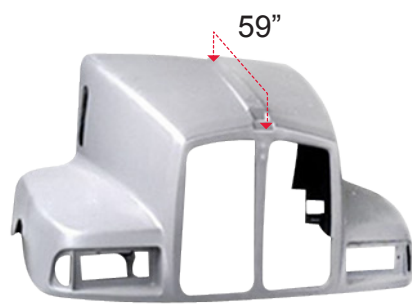

01 HOODS

K0160D

KW T-600 Aero.
1995 to 1997.
Curved windshield.

OEM Number: K1461219, K1461218.

Split grille.

Short fender with light rear of fender.

K0160D-3

KW T-600 Aero.
1997 and up.
Replace 3pc hood.
Curved windshield.
OEM Number:K146-1231.

BUYING THE RIGHT PART: TO THE BEST OF OUR KNOWLEDGE, ALL CROSS REFERENCE, APPLICATION INFORMATION AND PHOTOS ARE ACCURATE.