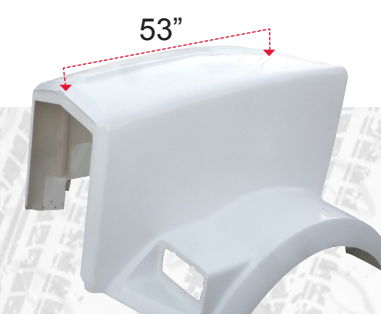

K0360C
KW T-800 Short.
1996 to 2007.
For cap with curved windshield.
112" BBC.
3 hole for hinge.
Not Plastic replacement hood.
OEM Number: L29-1107 &
L29-1107-100000SPL.