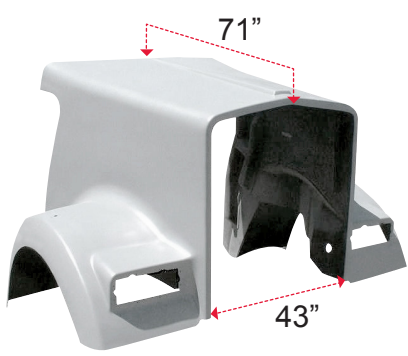

01 HOODS

K0260L

KW W-900L.
For cab with flat windshield.
Dual breather cutouts.
1994 and up.
OEM Number: K1461138, K1461135, L29-1007.