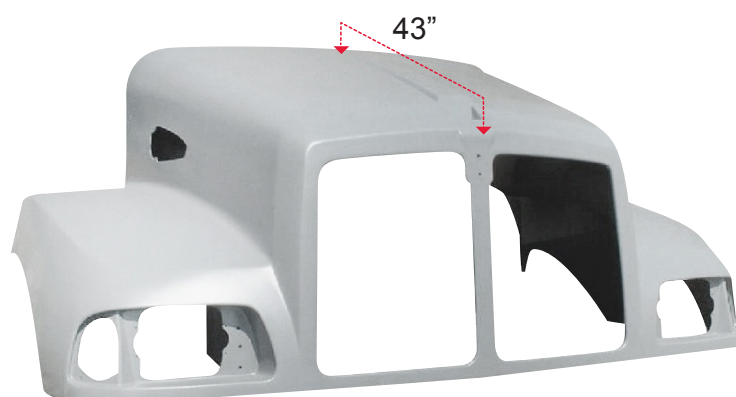

01 HOODS

K0060A

KW T-300.

1994 to 2009.

For cab with curved windshield.

Does not fit composite H/L.

Late T-300 look like small T660.

For truck with composite headlights check T-370 hood.

OEM Number: K146-1175. K146-1193. L29-1048-1.

BUYING THE RIGHT PART: TO THE BEST OF OUR KNOWLEDGE, ALL CROSS REFERENCE, APPLICATION INFORMATION AND PHOTOS ARE ACCURATE.