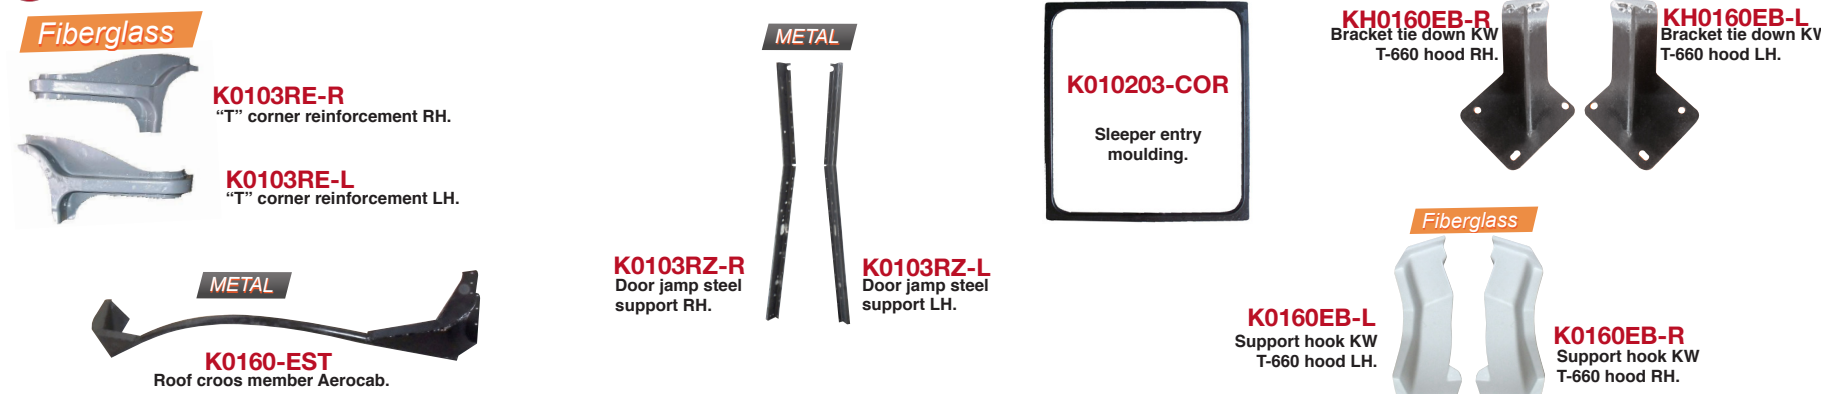

Fiberglass

K0103RE-R
"T" corner reinforcement RH.

K0103RE-L
"T" corner reinforcement LH.

METAL

K0160-EST
Roof cross member Aerocab.

METAL

K0103RZ-R
Door jamb steel support RH.

K0103RZ-L
Door jamb steel support LH.