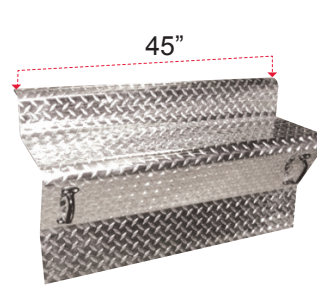

KB0260B-C45
W-900 battery box covers 45".