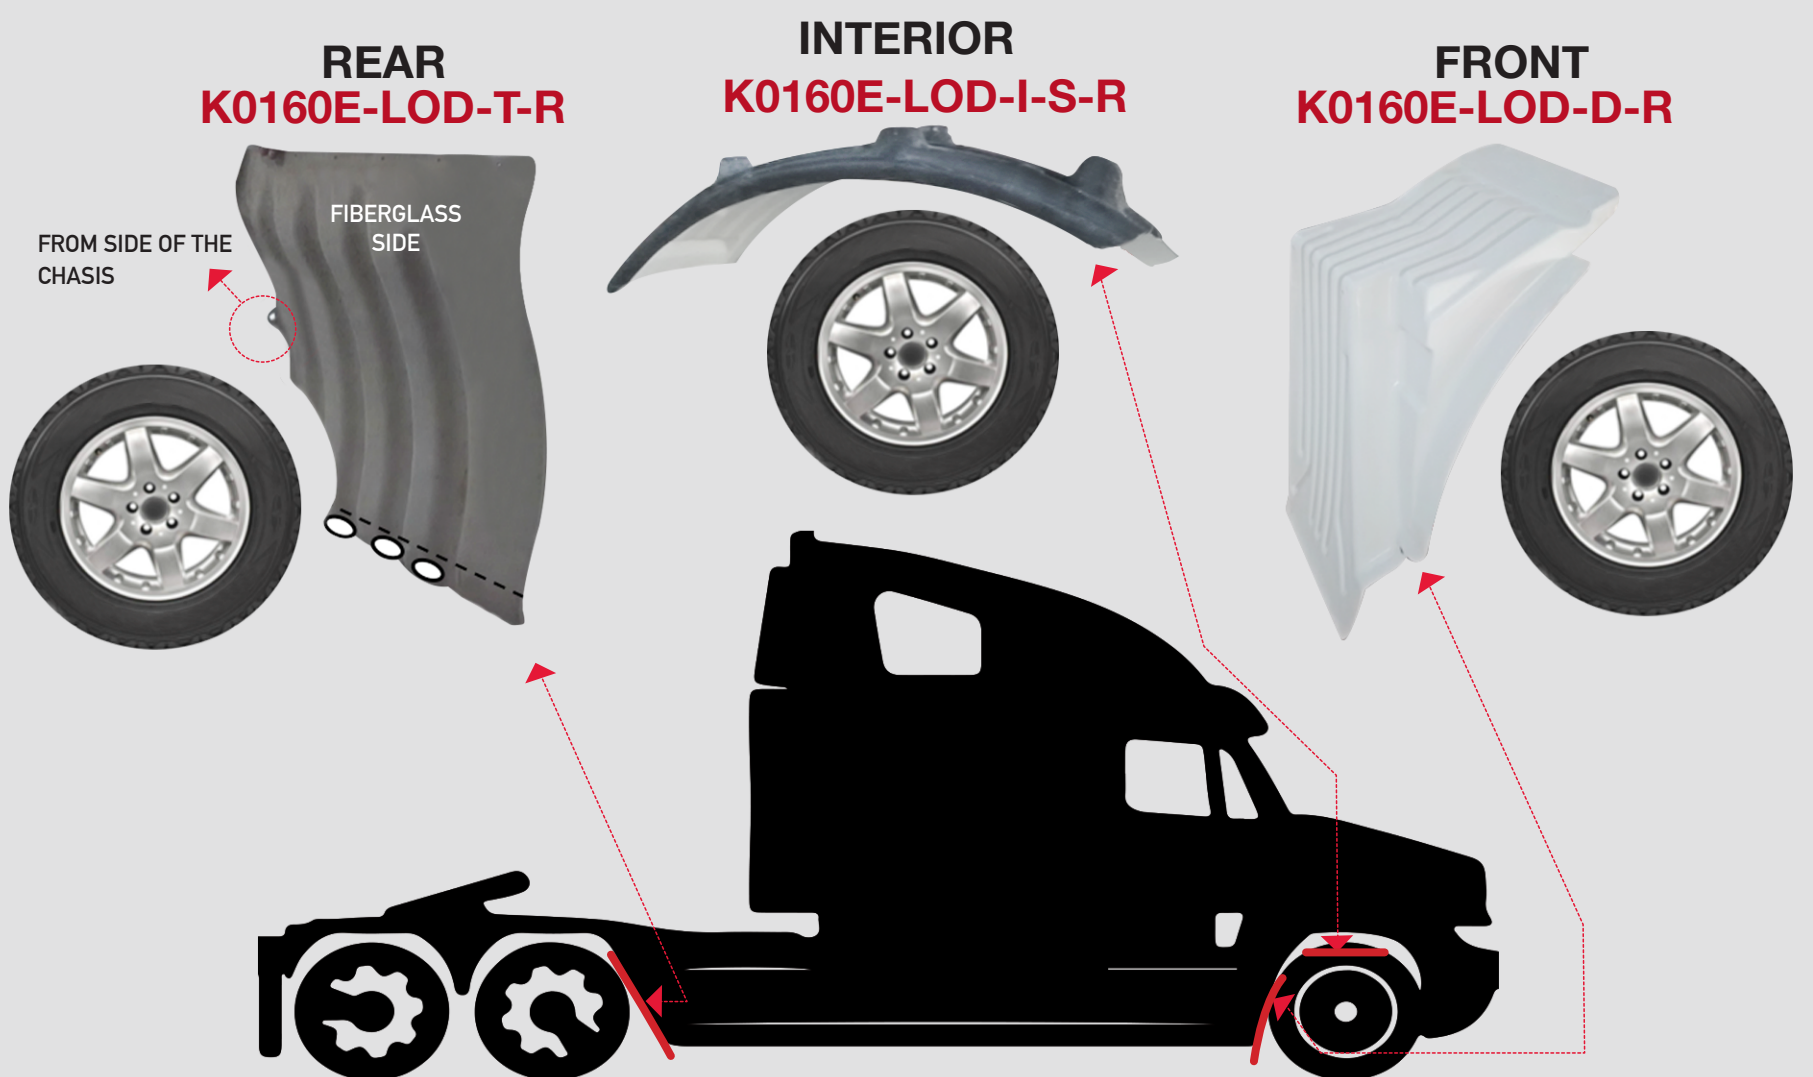

KW T-660 SPLASHGUARDS

K-5A

KENWORTH IS A REGISTERED TRADE MARK OF PACCAR CORPORATION. PHOTOS ARE FOR MODELS IDENTIFICATION PURPOSES ONLY.