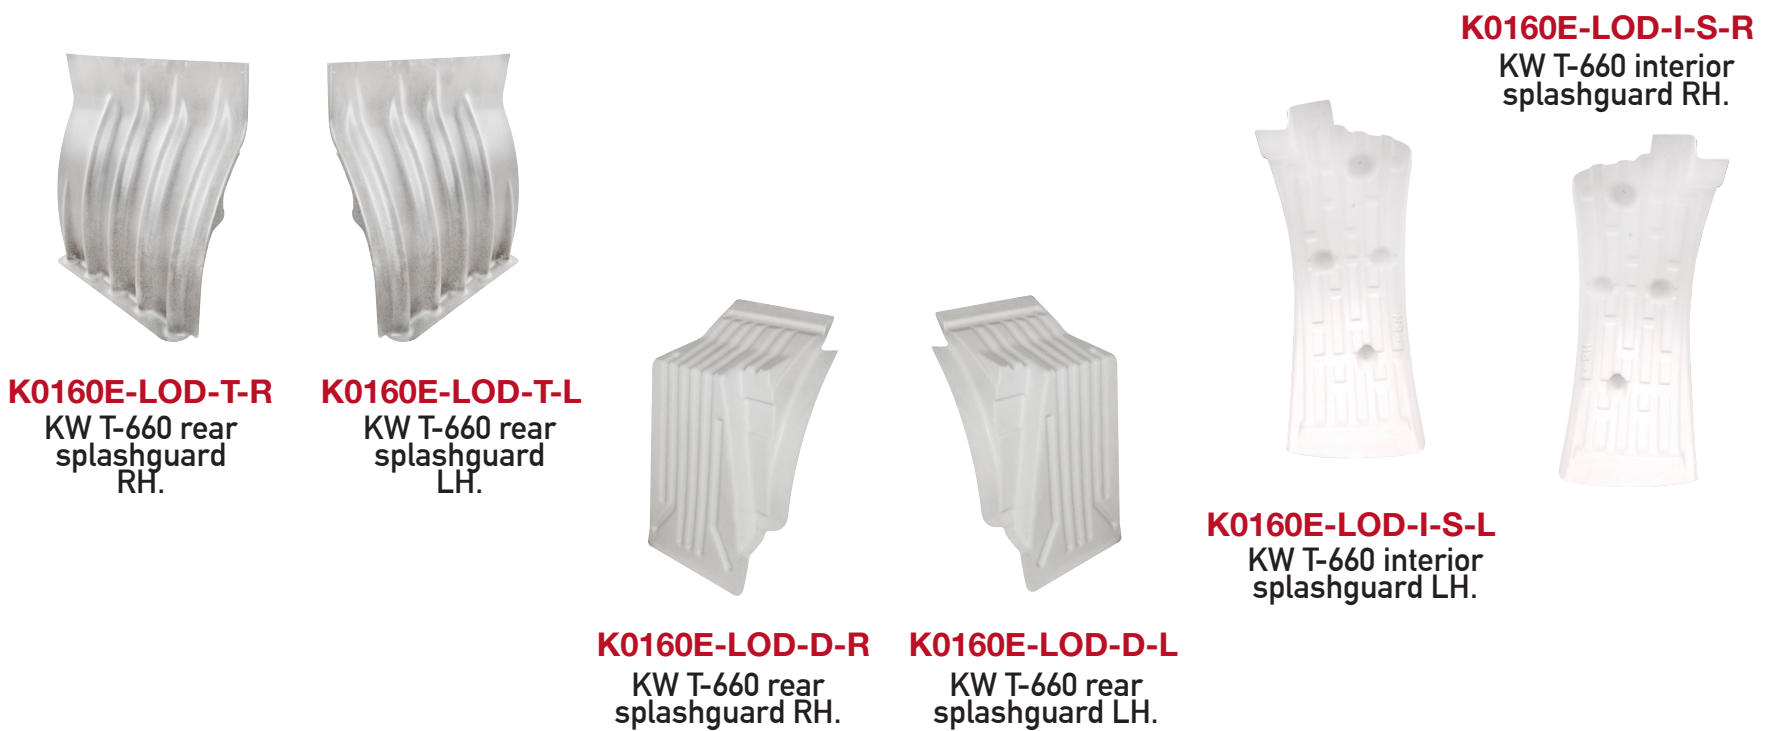

KB0160ER-A32
KW T-660 Battery box front RH side.

08 OTHER PARTS

KL0160-RH
KW T-660 shock absorber with lock RH.

KL0160-LH
KW T-660 shock absorber LH.

KW T-660 SPLASHGUARDS

K-5A

KENWORTH IS A REGISTERED TRADE MARK OF PACCAR CORPORATION. PHOTOS ARE FOR MODELS IDENTIFICATION PURPOSES ONLY.