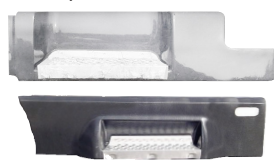

T600HINGE-R
KW T-600 hinge RH.

06 SIDE FAIRINGS & STEPS

K0165L
(IMAGE SHOWN)
KW T-600A/B/II tank skirt upper LH.

K0165R
KW T-600A/B/II tank skirt upper RH.

K0165S-L
(IMAGE SHOWN)
KW T-600A/B/II tank skirt upper with integrated step LH.