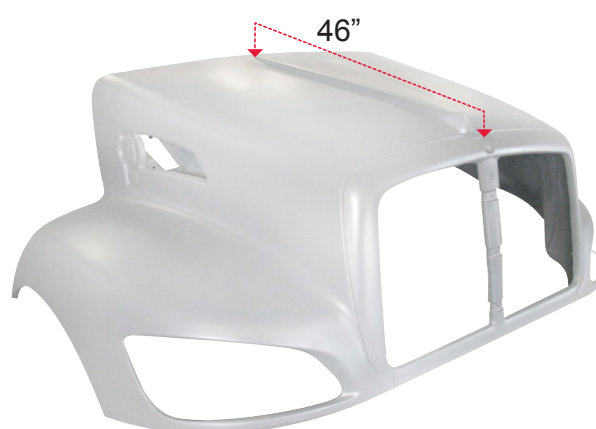

01 HOODS

K0060B

KW T-370.

2006 and up.

For cab with curved windshield.

Same lights than KW T-660.

OEM Number: L29-1100-301, L29-1100-101.

BUYING THE RIGHT PART: TO THE BEST OF OUR KNOWLEDGE, ALL CROSS REFERENCE, APPLICATION INFORMATION AND PHOTOS ARE ACCURATE.