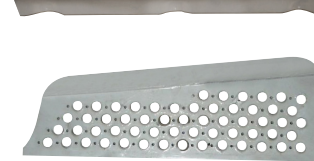

K0166P-I
KW T-600A/B/II lower aluminum step.

K0165PR-S
KW T-600A/B/II tank step RH.

K0165PL-S
(IMAGE SHOWN)
KW T-600A/B/II tank step LH.