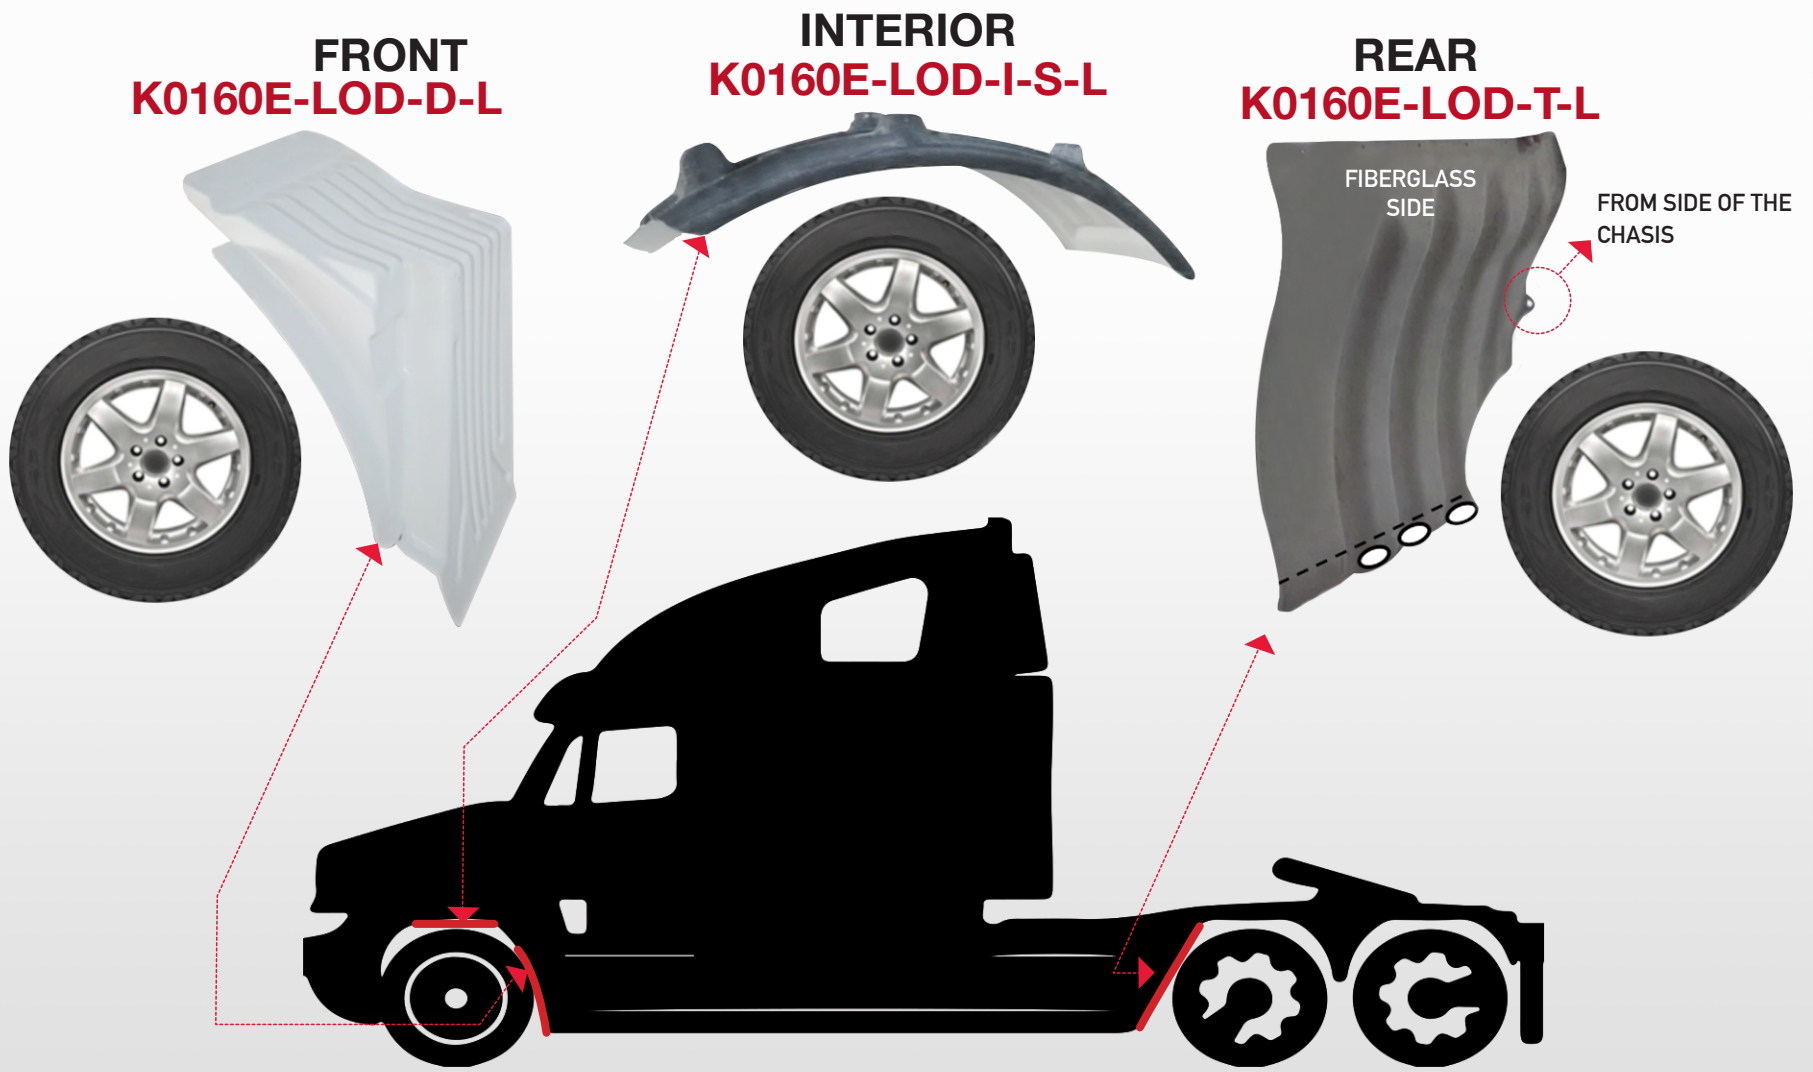

KW T-660 SPLASHGUARDS

K-5A

KENWORTH IS A REGISTERED TRADE MARK OF PACCAR CORPORATION. PHOTOS ARE FOR MODELS IDENTIFICATION PURPOSES ONLY.