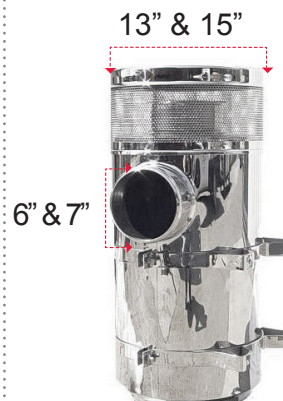

04 AIR CLEANERS

AC007-7
Air cleaner for
KW W-900A/B/L
some T-800.
7" x 13".

AC007-7-WOBR
Air cleaner for
KW W-900A/B/L
some T-800.
7" x 13". W/O BRACKETS.

AC008-6
Air cleaner for
KW W-900A/B/L
some T-800.
6" x 13".

AC008-6-WOBR
Air cleaner for KW W-
900A/B/L
some T-800.
6" x 13" W/O BRACKETS.

AC002
Filtro de aire KW
W-900A/B/L, T-800. 7" x 15".

AC002-WOBR
Air cleaner for KW T-800.
W-900L 7" x 15"
W/O BRACKETS.

AC007&8-R
Brackets for air
cleaners KW
13" x 7"
(AC007-7). &
KW T800/
W900A/B/L
(AC008-6).

AC001&2-R
Brackets for air
cleaners KW
15" Donaldson
(AC001-8). & KW
T800/W900 15"
(AC002).

05 LIGHTS

PDN0779
On top side marker
light 2 pods.
LH.

PDN0777
On top side marker
light 2 pods.
RH.