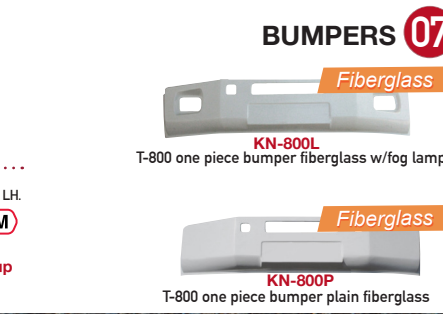

BUMPERS 07
KN-800L T-800 one piece bumper fiberglass w/fog lamps.
KN-800P T-800 one piece bumper plain fiberglass.