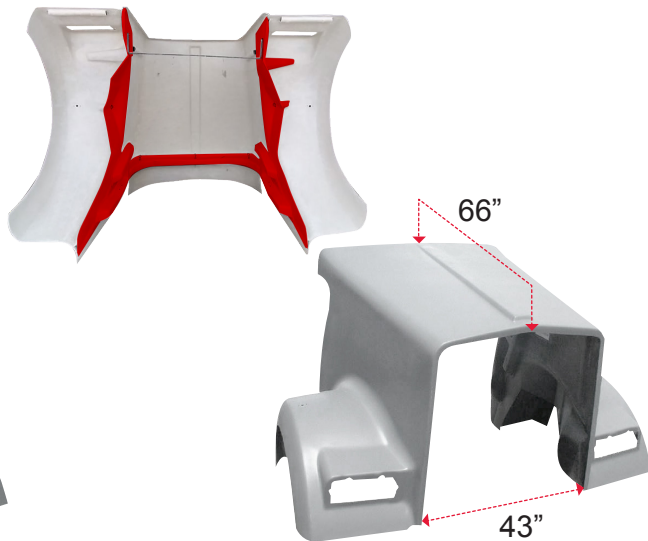

K0260L-C

KW W-900L.
For cab with curved windshield.
Dual breather cutouts.
For 2002 and up "plastic hood"
use K0260L-CP.
Will not fit short 900L 9" shorter,
1 1/2" taller also called 900B CWS.
Extended hood 127" BBC.
1994 to 2002.
OEM Number: K1461326, K1461295,
K1461325, L291003010002.