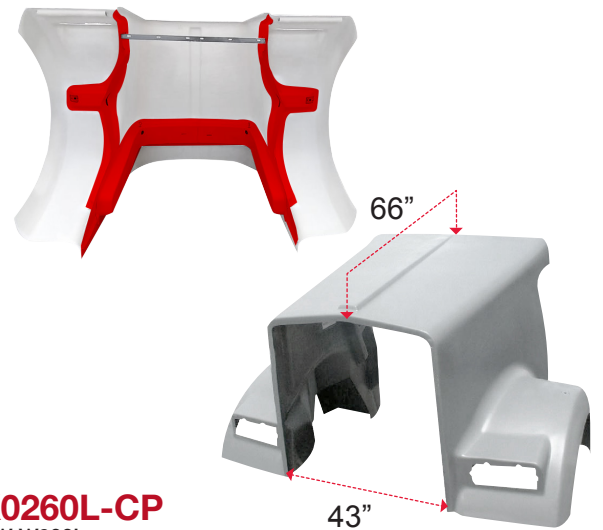

K0260L-CP

KW W900L.
Replaces Plastic Hood.
For cab with curved windshield.
Dual breather cutouts.
Will not fit short 900L 9" shorter,
1 1/2" taller also called 900B CWS.
2003 and up.
OEM Number: L29-1003-010002, L29-1003-2230002,
L29-1017-010002, L29-1017-1200602,
L29-1017-123002, L29-1017-1230302,
L29-1017-223000, L29-1018,
L29-1113-0100002SPL, L29-1126, L29-1130.

BUYING THE RIGHT PART: TO THE BEST OF OUR KNOWLEDGE, ALL CROSS REFERENCE, APPLICATION INFORMATION AND PHOTOS ARE ACCURATE.