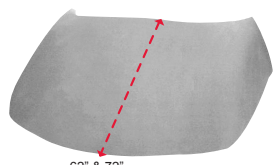

05 ROOF FAIRINGS