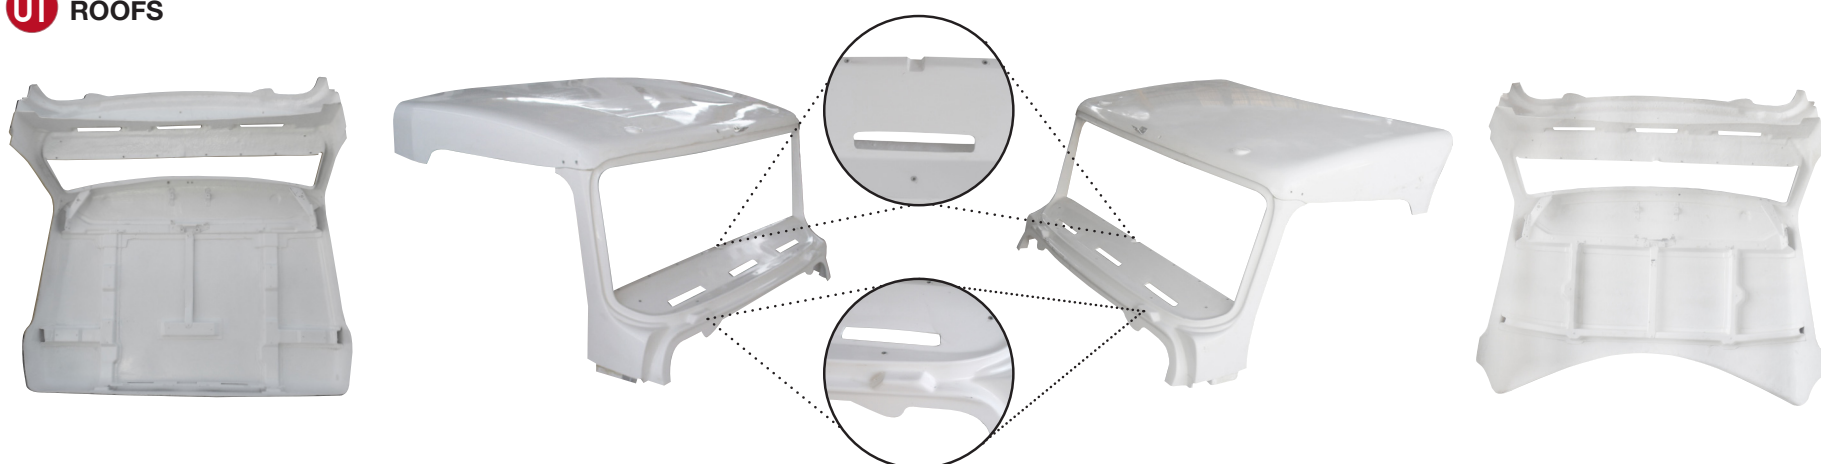

01 ROOFS

K2008-TOL

Roof 2008 curved windshield / Late "T" cabs.

K0103C-TOL

Roof curved windshield / Late "T" cabs Aerocab.

BUYING THE RIGHT PART: TO THE BEST OF OUR KNOWLEDGE, ALL CROSS REFERENCE, APPLICATION INFORMATION AND PHOTOS ARE ACCURATE.