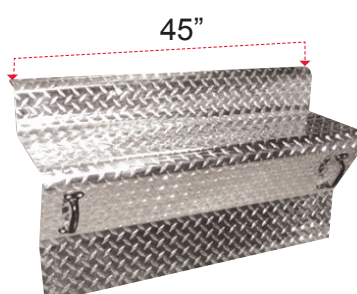

KB0260B-C45
W-900 battery box covers 45".