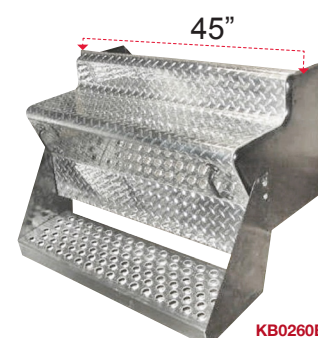

KB0260B-A45S
W-900 B battery box assembly single 45".