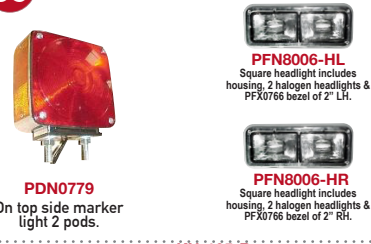

05 LIGHTS, BEZELS & SIDE MARKERS

PFN8006-HL Square headlight includes housing, 2 halogen headlights & PFX0766 bezel of 2" LH.
PFN8006-HR Square headlight includes housing, 2 halogen headlights & PFX0766 bezel of 2" RH.
PDN0779 On top side marker light 2 pods.