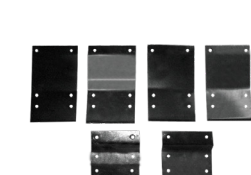

KH0103B
Ray ban fairing hardware kit.