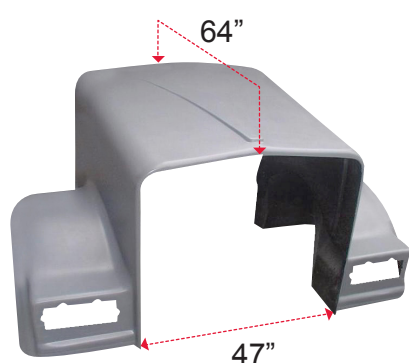

01 HOODS

Hoods for narrow cab type "W" with flat windshield.

K0260A

KW W-900A.
Square headlamps pods.
Comes with one breather cut out (RH).
1980 to 1985.