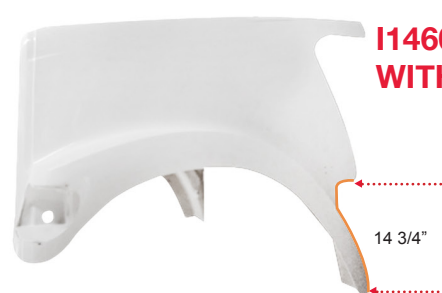

**I0960A-9900i
W/O CUTOUTS**

14 1/4"

**I0960B-9900i
WITH CUTOUTS**

19 1/2"

**I1460G-5900i
W/O CUTOUTS**

9 5/8"

**I1460E-5900i
WITH CUTOUTS**

14 3/4"

BUYING THE RIGHT PART: TO THE BEST OF OUR KNOWLEDGE, ALL CROSS REFERENCE, APPLICATION INFORMATION AND PHOTOS ARE ACCURATE.

02 GRILLES

STAINLESS STEEL

IG0960A
9900i / Paystar 5900i
Stainless steel.

- 01 HOODS
- 02 SIDE FAIRINGS
- 03 FENDERS
- 04 GRILLES
- 05 BUMPERS
- 06 OTHER PARTS