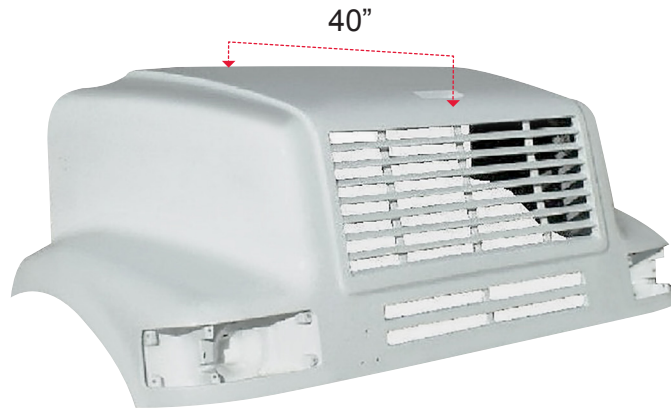

01 HOODS

I1165A
IH 7100/8100.
1989 to 2001.
Lower grille has 2 slots.
OEM Number: 1661723C1, 2033814C91, 2033813C91.

BUYING THE RIGHT PART: TO THE BEST OF OUR KNOWLEDGE, ALL CROSS REFERENCE, APPLICATION INFORMATION AND PHOTOS ARE ACCURATE.

02 LIGHTS & BEZELS

03 EXTENSIONS