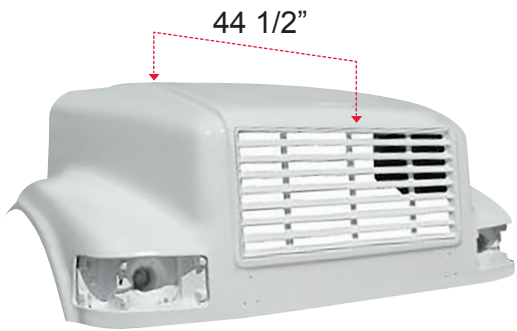

01 HOODS

I1160C

IH 4700/ 4900.

1989 to 2001.

Will fit 3700/ 3800 but not 3600 short hood.

Original design.

4700 Low Pro may use I1165A.

Check single our double grille.

OEM Number: 2023778C1, 2023778C2, 2023784C1.