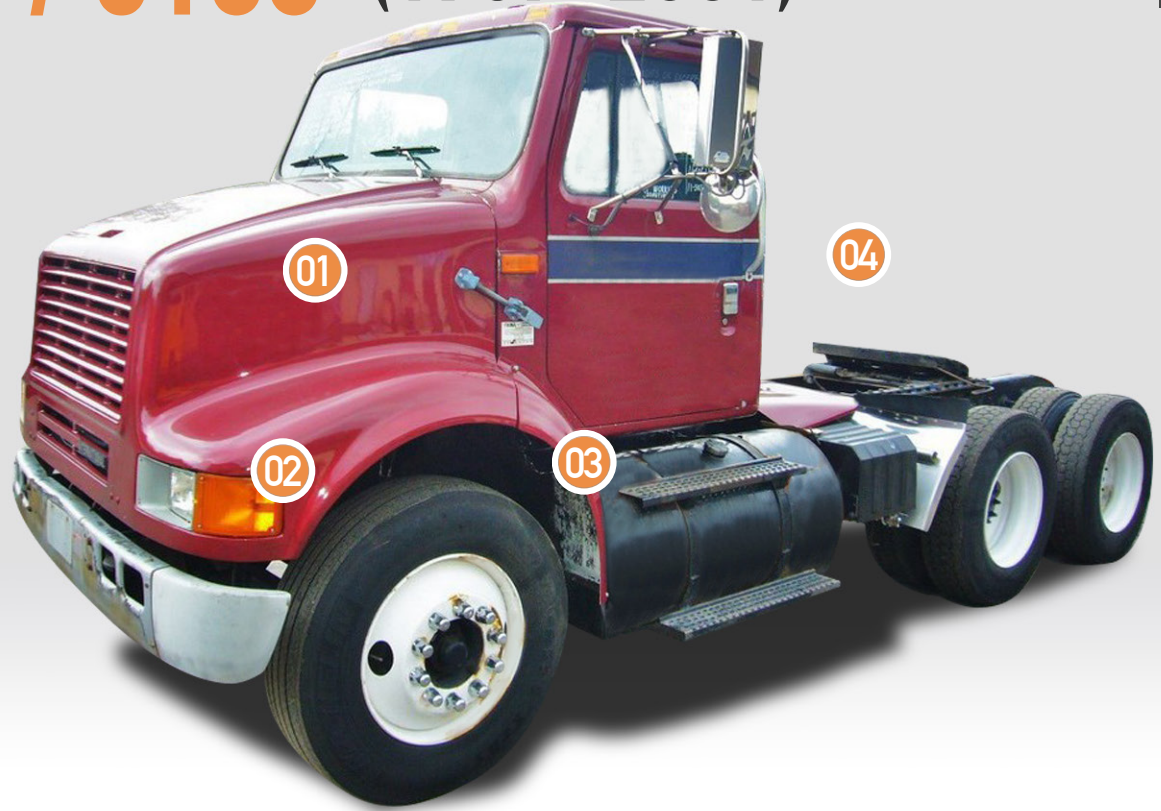

INTERNATIONAL

7100 / 8100 (1989-2001)

- **01** HOODS
- **02** LIGHTS & BEZELS
- **03** EXTENSIONS
- **04** OTHER PARTS

THIS IS A TITAN HOODS AFTERMARKET REPLACEMENT PART AND IT IS IN NO WAY AFFILIATED OR SOURCED FROM OR FOR THE OEM MANUFACTURER.