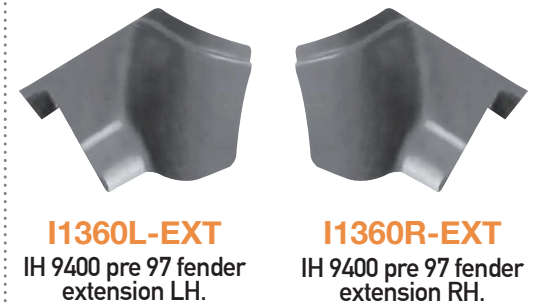

INTERNATIONAL

9400 (1987 and up to 1996)

I-7

1. **01 HOODS** **02 GRILLES** **03 EXTENSIONS** **04 LIGHTS** **05 BUMPERS** **06 SIDE FAIRINGS**

THIS IS A TITAN HOODS AFTERMARKET REPLACEMENT PART AND IT IS IN NO WAY AFFILIATED OR SOURCED FROM OR FOR THE OEM MANUFACTURER.

01 HOODS

I1360A
IH 9400.
1987 and up to 1996.
Set Back Axle.
Hood with air induction system.
OEM Number: 1666401C96.

I1360B
IH 9400.
1987 and up to 1996.
Set Back Axle.
Hood without air induction system.
OEM Number: 2010879C92.

BUYING THE RIGHT PART: TO THE BEST OF OUR KNOWLEDGE, ALL CROSS REFERENCE, APPLICATION INFORMATION AND PHOTOS ARE ACCURATE.

02 GRILLES

03 EXTENSIONS

LIGHTS 04

BUMPERS 05

06 SIDE FAIRINGS

I1360AB-R
IH 9400 early side fairing front RH.

I1560R-REAR
IH 9200/9400i side fairing rear RH.