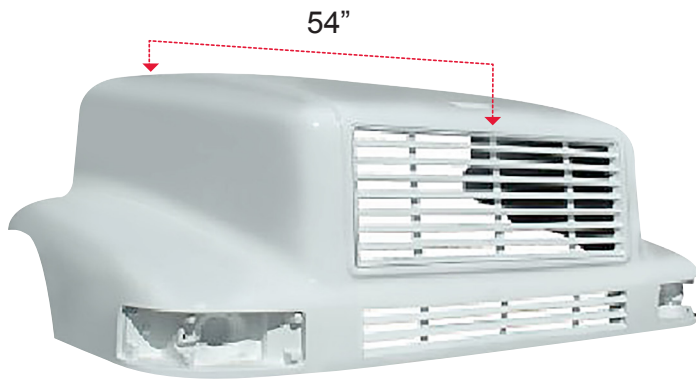

01 HOODS

I1260A
IH 8200/8300 Hood.
1989 to 2001.
Original design.
OEM Número: 2010717C91, 3507143C91.

BUYING THE RIGHT PART: TO THE BEST OF OUR KNOWLEDGE, ALL CROSS REFERENCE, APPLICATION INFORMATION AND PHOTOS ARE ACCURATE.

02 LIGHTS & BEZELS

03 EXTENSIONS

04 OTHER PARTS