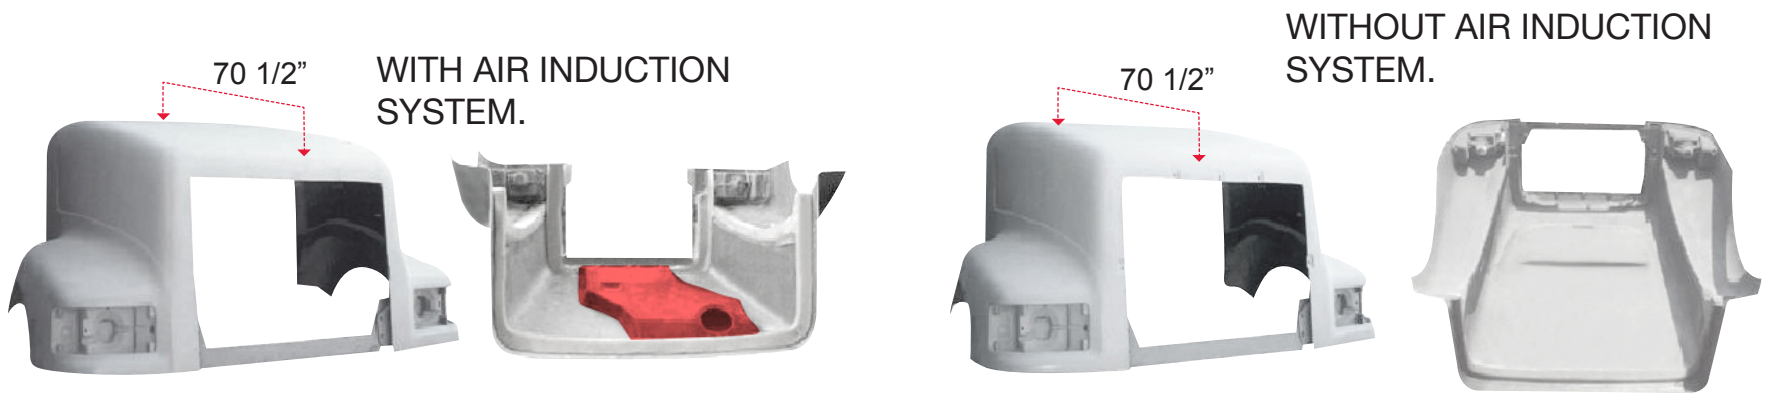

01 HOODS

I1360A
IH 9400.
1987 and up to 1996.
Set Back Axle.
Hood with air induction system.
OEM Number: 1666401C96.

I1360B
IH 9400.
1987 and up to 1996.
Set Back Axle.
Hood without air induction system.
OEM Number: 2010879C92.

BUYING THE RIGHT PART: TO THE BEST OF OUR KNOWLEDGE, ALL CROSS REFERENCE, APPLICATION INFORMATION AND PHOTOS ARE ACCURATE.