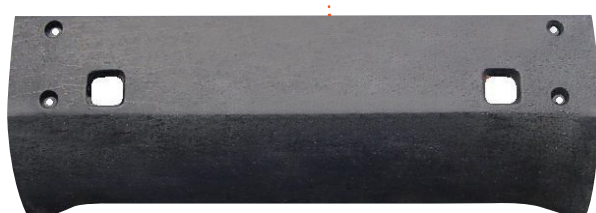

NAV-R1300
IH 8200/8300 & 9400 early center bumper.