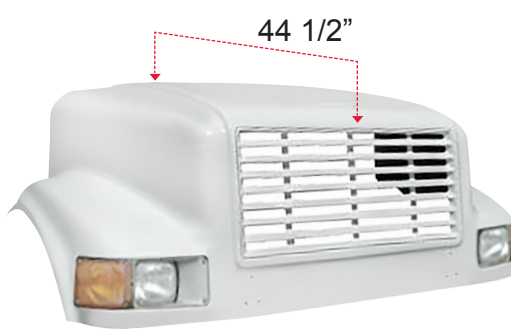

I1160C

IH 4700/ 4900.

1989 to 2001.

Will fit 3700/ 3800 but not 3600 short hood.

Original design.

4700 Low Pro may use I1165A.

Check single our double grille.

OEM Number: 2023778C1, 2023778C2, 2023784C1.