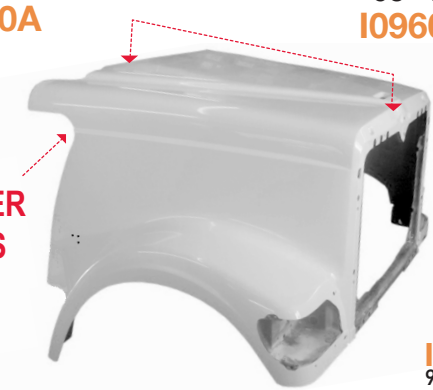

I0960D

9900i long.
1999 and up.
Long 68" 1/2.
Curved windshield, will not fit flat windshield.
Without cutouts.

RTM

WITH BREATHER CUTOUTS

56" 3/4
I0960A

I0960A
9900i short.
1999 and up.
Short 56" 3/4.
Curved windshield, will not fit flat windshield.
With breather cutouts.
Will fit 5900 SFA with full fender see I1460E with breather cutouts.
OEM Number: 3531924C91, 3552478C93, 3552478C94, 3867439C94.