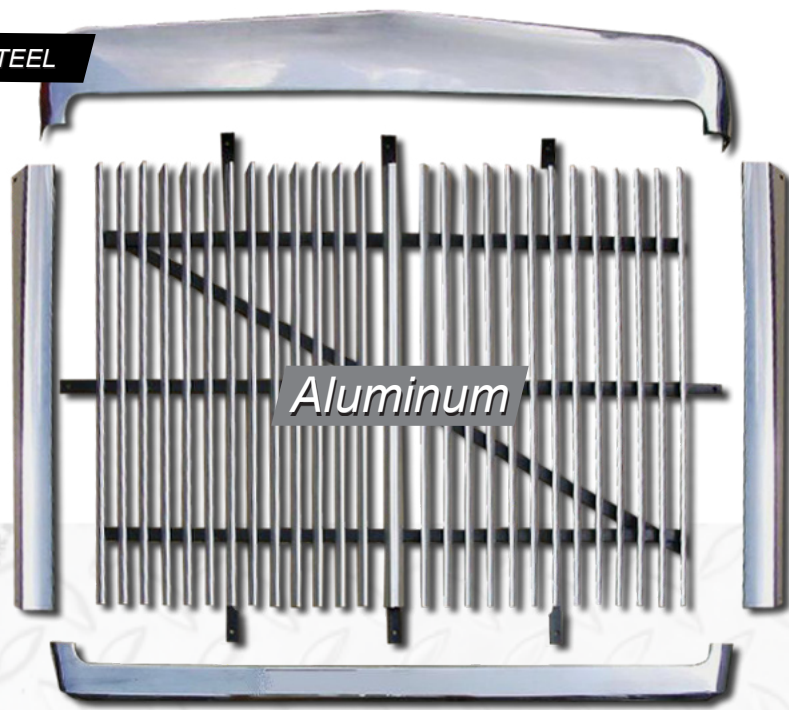

**NEW
STYLE**

IHL0160
IH 9200 / 9400 / ProStar
Shock absorber.

INTERNATIONAL

9300 (1984-1995)

I-6

01 GRILLES

THIS IS A TITAN HOODS AFTERMARKET REPLACEMENT PART AND IT IS IN NO WAY AFFILIATED OR SOURCED FROM OR FOR THE OEM MANUFACTURER.

01 GRILLES

STAINLESS STEEL

IG0860A:
IH 9300 trim set stainless.

IG0860B:
IH 9300 grille aluminum.

TITANHOODS

TRACTOCAMIONES Y REPRESENTACIONES S.A. DE C.V.

PROMOTORA EXPORMEX S.A. DE C.V.

COFRES Y PARTES DE COLISION • HOODS AND COLLISION PARTS