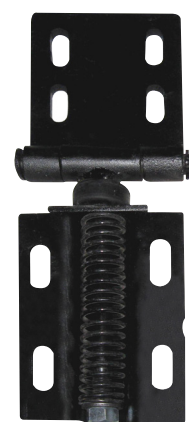

I1160E-CL
International housing LH.

I1160E-CR
International housing RH.

03 EXTENSIONS

1260R-EXT
IH 8200/8300 fender extension RH.

I1260L-EXT
IH 8200/8300 fender extension LH.

04 OTHER PARTS

8300HINGE
8200/8300 hinge set each side.